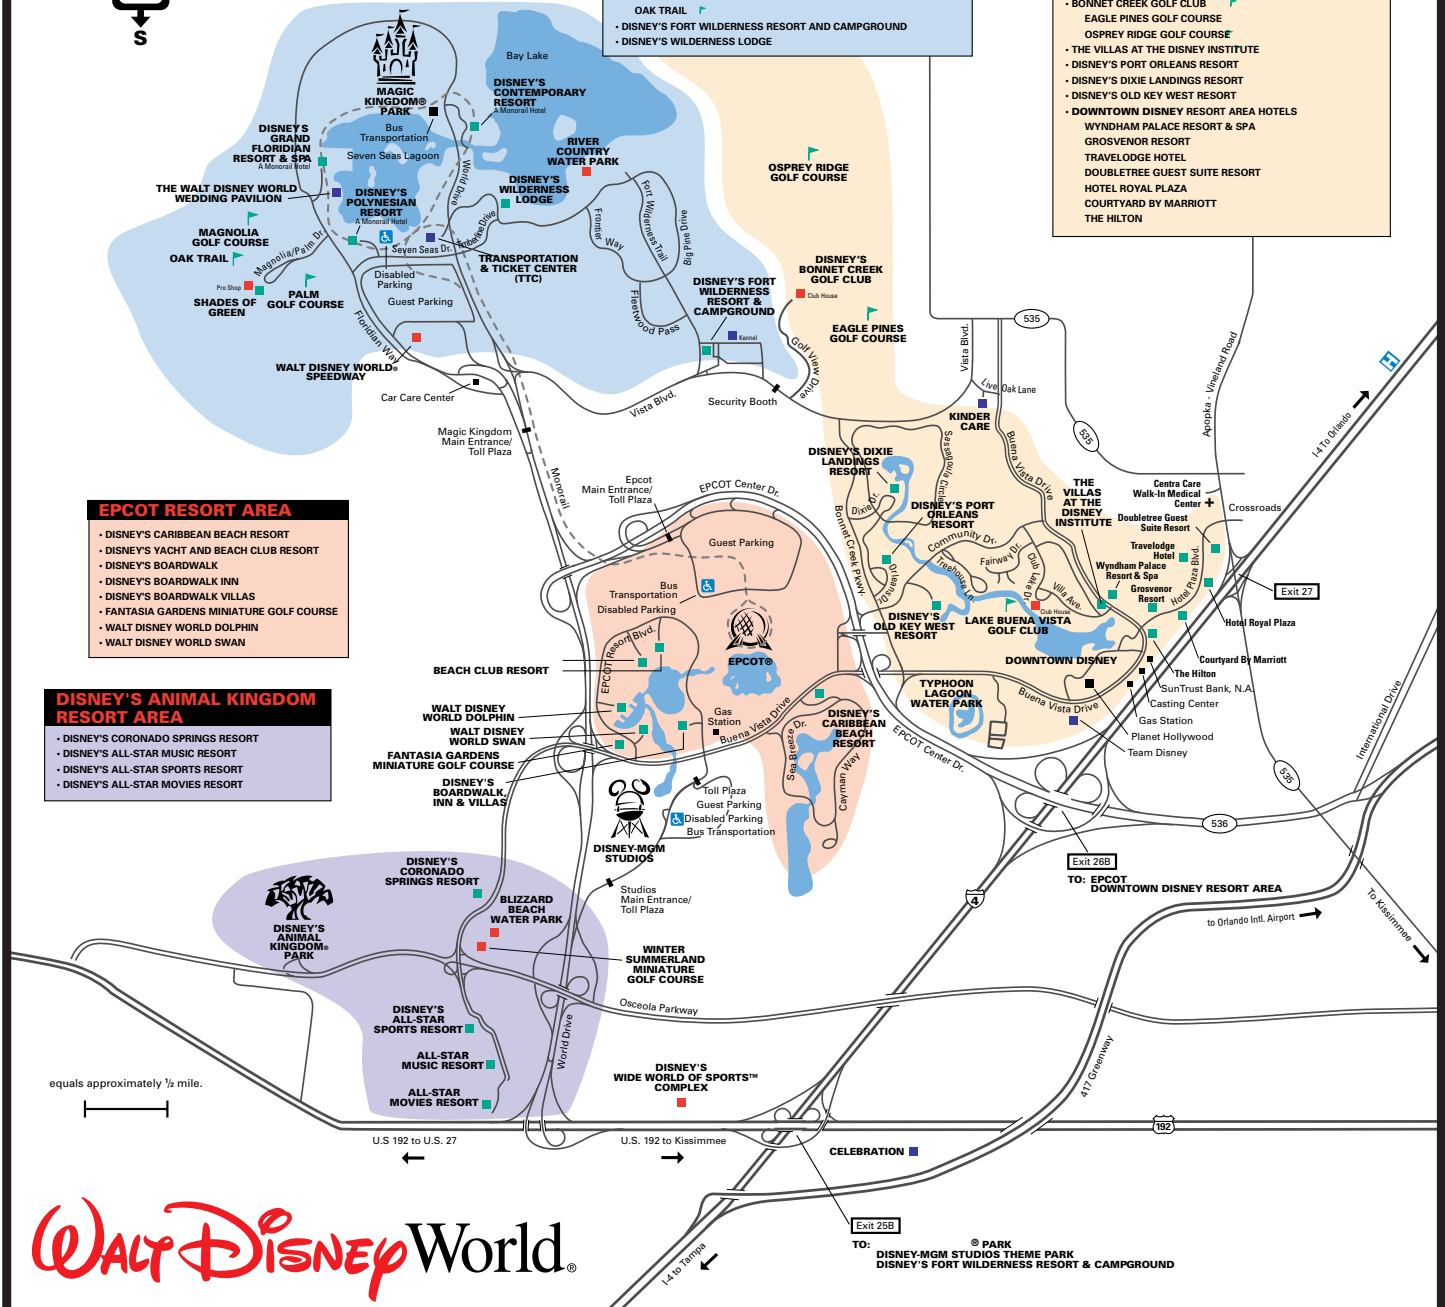

MAGIC KINGDOM RESORT AREA

- DISNEY'S GRAND FLORIDIAN RESORT & SPA - A MONORAIL RESORT
- DISNEY'S CONTEMPORARY RESORT - A MONORAIL RESORT
- DISNEY'S POLYNESIAN RESORT - A MONORAIL RESORT
- SHADES OF GREEN
- MAGNOLIA GOLF COURSE
- PALM GOLF COURSE
- OAK TRAIL
- DISNEY'S FORT WILDERNESS RESORT AND CAMPGROUND
- DISNEY'S WILDERNESS LODGE

DOWNTOWN DISNEY RESORT AREA

- DOWNTOWN DISNEY MARKETPLACE
- DOWNTOWN DISNEY PLEASURE ISLAND
- DOWNTOWN DISNEY WEST SIDE
- LAKE BUENA VISTA GOLF CLUB
- BONNET CREEK GOLF CLUB
- EAGLE PINES GOLF COURSE
- OSPREY RIDGE GOLF COURSE
- THE VILLAS AT THE DISNEY INSTITUTE
- DISNEY'S PORT ORLEANS RESORT
- DISNEY'S DIXIE LANDINGS RESORT
- DISNEY'S OLD KEY WEST RESORT
- DOWNTOWN DISNEY RESORT AREA HOTELS
- WYNDHAM PALACE RESORT & SPA
- GROSVENOR RESORT
- TRAVELODGE HOTEL
- DOUBLETREE GUEST SUITE RESORT
- HOTEL ROYAL PLAZA
- COURTYARD BY MARRIOTT
- THE HILTON

EPCOT RESORT AREA

- DISNEY'S CARIBBEAN BEACH RESORT
- DISNEY'S YACHT AND BEACH CLUB RESORT
- DISNEY'S BOARDWALK
- DISNEY'S BOARDWALK INN
- DISNEY'S BOARDWALK VILLAS
- FANTASIA GARDENS MINIATURE GOLF COURSE
- WALT DISNEY WORLD DOLPHIN
- WALT DISNEY WORLD SWAN

DISNEY'S ANIMAL KINGDOM RESORT AREA

equals approximately 1/2 mile.

WALT DISNEY World®

TO: **DISNEY-MGM STUDIO'S THEME PARK**
DISNEY'S FORT WILDERNESS RESORT & CAMPGROUND